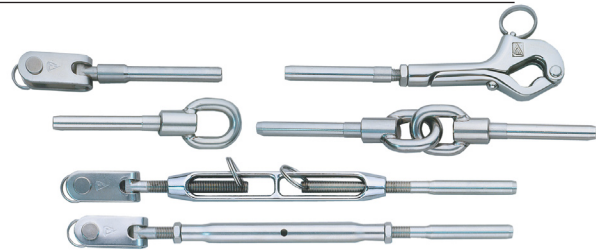

\*Add L or R to Part Number for thread direction.

\*\*Available in Right Hand thread only.

\*\*\*Available in Left Hand thread only.

**Call for volume Pricing! Lifeline replacement studs are available with metric threads. Call for details.**

**“Extreme Duty” Offshore Series Lifeline Fittings from Johnson Marine**

Lifeline Fitting	Wire Size	Pin/Thread Size	Part Number	Price
Double Gate Eye	1/4	5/16" bail, 3/8" thread	J22-306EX	100.75
Double Gate Eye	3/16	5/16" bail, 3/8" thread	J22-304EX	73.75
Open Turnbuckle	1/4	3/8" pin & thread	J44-118EX	72.00
Open Turnbuckle	3/16	5/16" pin & thread	J43-116EX	67.25
Pelican Hook	1/4	5/16" thread, LH	J21-888EX	68.25
Pelican Hook	3/16	5/16" thread, LH	J21-886EX	63.00
Single Gate Eye	1/4	5/16" bail, 3/8" thread	J22-305EX	50.50
Single Gate Eye	3/16	5/16" bail, 3/8" thread	J22-303EX	40.75
Toggle Jaw	1/4	3/8" pin	J25-318EX	44.50
Toggle Jaw	3/16	5/16" pin	J17-216	25.75
Tubular Turnbuckle	1/4	3/8" pin & thread	J06-118EX	69.75
Tubular Turnbuckle	3/16	5/16" pin & thread	J05-116EX	53.25

Johnson Marine's new "Extreme Duty" Offshore Series Lifeline Fittings are full-length wire engagement terminals for 3/16" and 1/4" coated or uncoated cable. Threads are 5/16" and 3/8" only. All toggles are T-Bolt style construction. Type 316 SS.